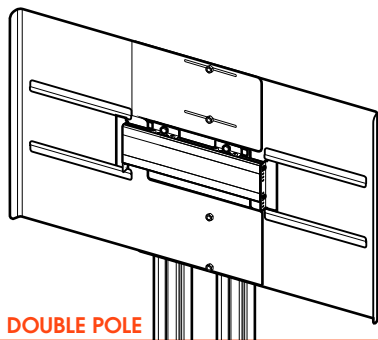

DOUBLE POLE

Designed and engineered in the Netherlands
More information on: www.vogels.com

VOGEL'S PRODUCTS BV, HONDSRUGLAAN 93, 5628 DB EINDHOVEN, THE NETHERLANDS