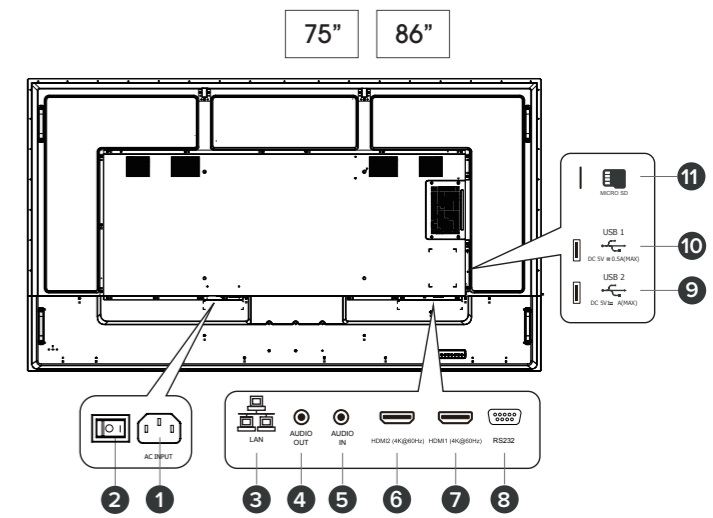

DIMENSIONS IN MM

43"

973.0 x 561.2 x 63.5 mm
10.9 kg

55"

1241.8 x 712.6 x 69.7 mm
16.6 kg

65"

1462.3 x 837.3 x 93.4 mm
27.6 kg

75"

1683.5 x 961.7 x 69.5 mm
37.5 kg

86"

1929.0 x 1100.0 x 69.5 mm
49.5 kg

CONNECTIVITY

- ① AC IN - ② Main Power Switch - ③ LAN - ④ Audio OUT - ⑤ Audio IN - ⑥ HDMI2 IN
⑦ HDMI1 IN - ⑧ RS232 - ⑨ USB Port 2 - ⑩ USB Port 1 - ⑪ Micro SD