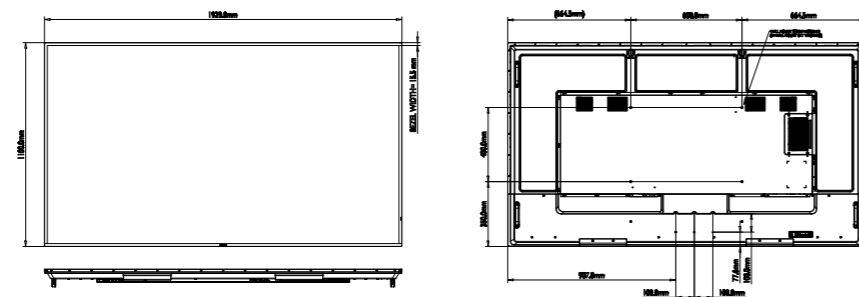

DIMENSIONS IN MM

43"

973.0 x 561.2 x 63.5 mm
10.9 kg

55"

1241.8 x 712.6 x 69.7 mm
16.6 kg

65"

1462.3 x 837.3 x 93.4 mm
27.6 kg

75"

1683.5 x 961.7 x 69.5 mm
37.5 kg

86"

1929.0 x 1100.0 x 69.5 mm
49.5 kg

CONNECTIVITY

- ① AC IN - ② Main Power Switch - ③ LAN - ④ Audio OUT - ⑤ Audio IN - ⑥ HDMI2 IN
⑦ HDMI1 IN - ⑧ RS232 - ⑨ USB Port 2 - ⑩ USB Port 1 - ⑪ Micro SD