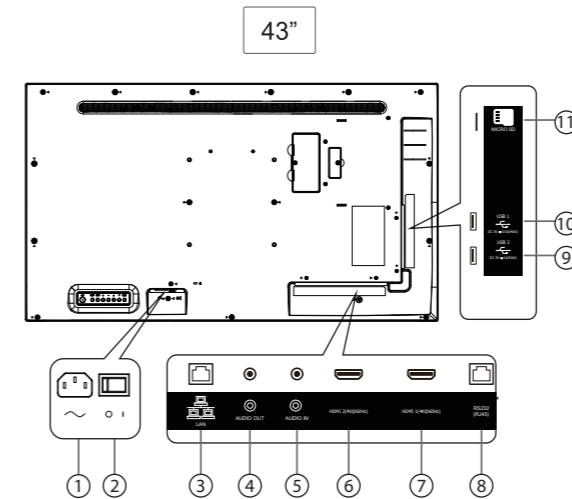

DIMENSIONS IN MM

43"

973.0 x 561.2 x 63.5 mm
10.9 kg

55"

1241.8 x 712.6 x 69.7 mm
16.6 kg

65"

1462.3 x 837.3 x 93.4 mm
27.6 kg

75"

1683.5 x 961.7 x 69.5 mm
37.5 kg

86"

1929.0 x 1100.0 x 69.5 mm
49.5 kg

CONNECTIVITY

- ① AC IN - ② Main Power Switch - ③ LAN - ④ Audio OUT - ⑤ Audio IN - ⑥ HDMI2 IN
⑦ HDMI1 IN - ⑧ RS232 - ⑨ USB Port 2 - ⑩ USB Port 1 - ⑪ Micro SD

COMPONENTS

User manual

Remote controller

Battery

Power cord

RS232 cable

HDMI cable

SPECIFICATIONS