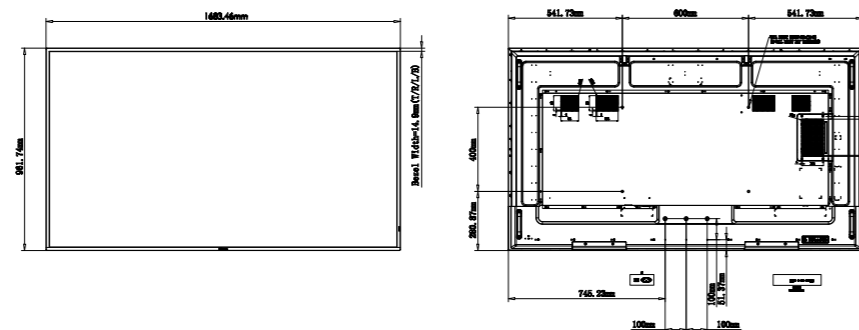

DIMENSIONS IN MM

43"

973.0 x 561.2 x 63.5 mm
10.9 kg

55"

1241.8 x 712.6 x 69.7 mm
16.6 kg

65"

1462.3 x 837.3 x 93.4 mm
27.6 kg

75"

1683.5 x 961.7 x 69.5 mm
37.5 kg

86"

1929.0 x 1100.0 x 69.5 mm
49.5 kg

CONNECTIVITY

- ① AC IN - ② Main Power Switch - ③ LAN - ④ Audio OUT - ⑤ Audio IN - ⑥ HDMI2 IN
⑦ HDMI1 IN - ⑧ RS232 - ⑨ USB Port 2 - ⑩ USB Port 1 - ⑪ Micro SD