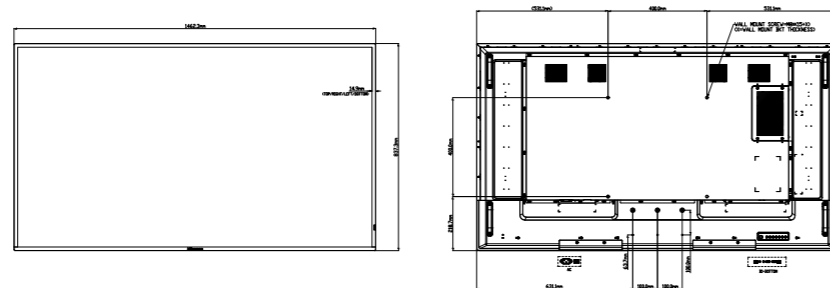

DIMENSIONS IN MM

43"

973.0 x 561.2 x 63.5 mm
10.9 kg

55"

1241.8 x 712.6 x 69.7 mm
16.6 kg

65"

1462.3 x 837.3 x 93.4 mm
27.6 kg

75"

1683.5 x 961.7 x 69.5 mm
37.5 kg

86"

1929.0 x 1100.0 x 69.5 mm
49.5 kg

CONNECTIVITY

- ① AC IN - ② Main Power Switch - ③ LAN - ④ Audio OUT - ⑤ Audio IN - ⑥ HDMI2 IN
⑦ HDMI1 IN - ⑧ RS232 - ⑨ USB Port 2 - ⑩ USB Port 1 - ⑪ Micro SD