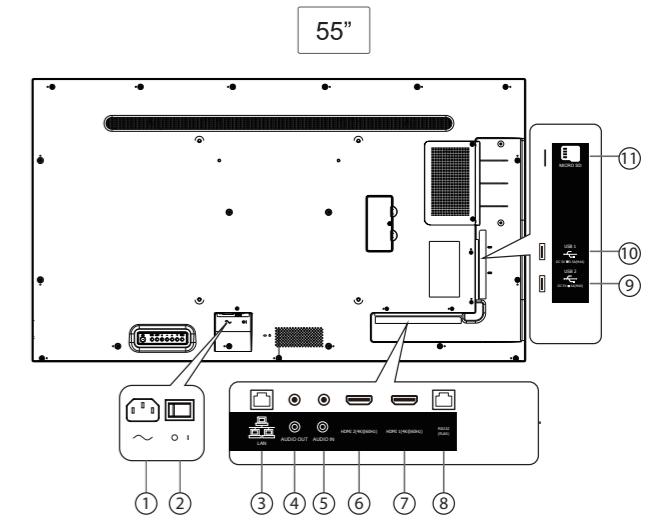

DIMENSIONS IN MM

43"

973.0 x 561.2 x 63.5 mm
10.9 kg

55"

1241.8 x 712.6 x 69.7 mm
16.6 kg

65"

1462.3 x 837.3 x 93.4 mm
27.6 kg

75"

1683.5 x 961.7 x 69.5 mm
37.5 kg

86"

1929.0 x 1100.0 x 69.5 mm
49.5 kg

CONNECTIVITY

- ① AC IN - ② Main Power Switch - ③ LAN - ④ Audio OUT - ⑤ Audio IN - ⑥ HDMI2 IN
⑦ HDMI1 IN - ⑧ RS232 - ⑨ USB Port 2 - ⑩ USB Port 1 - ⑪ Micro SD

COMPONENTS

User manual

Remote controller

Battery

Power cord

RS232 cable

HDMI cable

SPECIFICATIONS