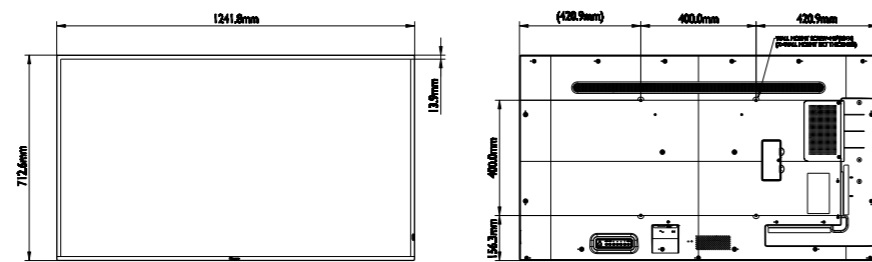

DIMENSIONS IN MM

43"

973.0 x 561.2 x 63.5 mm
10.9 kg

55"

1241.8 x 712.6 x 69.7 mm
16.6 kg

65"

1462.3 x 837.3 x 93.4 mm
27.6 kg

75"

1683.5 x 961.7 x 69.5 mm
37.5 kg

86"

1929.0 x 1100.0 x 69.5 mm
49.5 kg

CONNECTIVITY

- ① AC IN - ② Main Power Switch - ③ LAN - ④ Audio OUT - ⑤ Audio IN - ⑥ HDMI2 IN
⑦ HDMI1 IN - ⑧ RS232 - ⑨ USB Port 2 - ⑩ USB Port 1 - ⑪ Micro SD