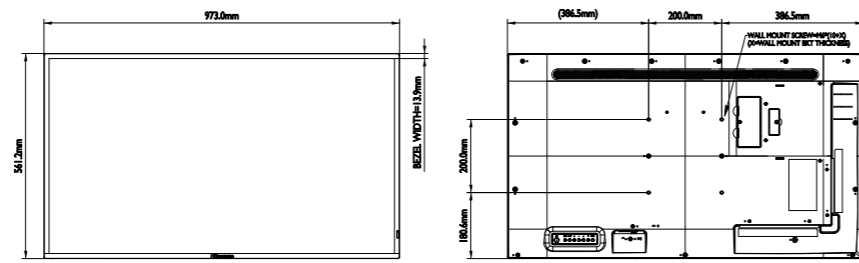

DIMENSIONS IN MM

43"

973.0 x 561.2 x 63.5 mm
10.9 kg

55"

1241.8 x 712.6 x 69.7 mm
16.6 kg

65"

1462.3 x 837.3 x 93.4 mm
27.6 kg

75"

1683.5 x 961.7 x 69.5 mm
37.5 kg

86"

1929.0 x 1100.0 x 69.5 mm
49.5 kg

CONNECTIVITY

- ① AC IN - ② Main Power Switch - ③ LAN - ④ Audio OUT - ⑤ Audio IN - ⑥ HDMI2 IN
⑦ HDMI1 IN - ⑧ RS232 - ⑨ USB Port 2 - ⑩ USB Port 1 - ⑪ Micro SD