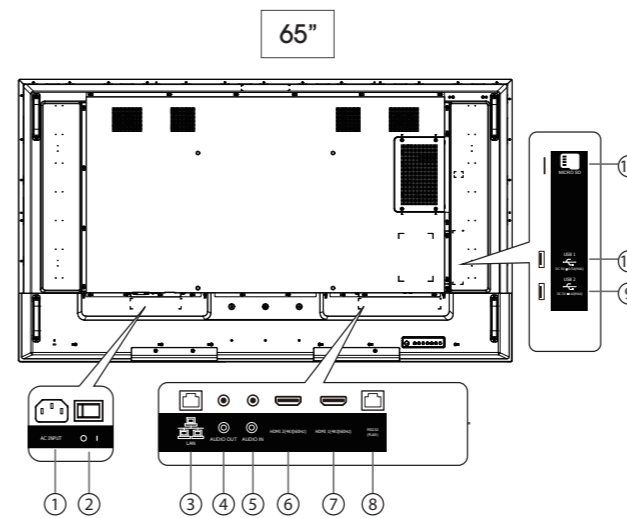

DIMENSIONS IN MM

43"

973.0 x 561.2 x 63.5 mm
10.9 kg

55"

1241.8 x 712.6 x 69.7 mm
16.6 kg

65"

1462.3 x 837.3 x 93.4 mm
27.6 kg

75"

1683.5 x 961.7 x 69.5 mm
37.5 kg

86"

1929.0 x 1100.0 x 69.5 mm
49.5 kg

CONNECTIVITY

- ① AC IN - ② Main Power Switch - ③ LAN - ④ Audio OUT - ⑤ Audio IN - ⑥ HDMI2 IN
⑦ HDMI1 IN - ⑧ RS232 - ⑨ USB Port 2 - ⑩ USB Port 1 - ⑪ Micro SD

COMPONENTS

User manual

Remote controller

Battery

Power cord

RS232 cable

HDMI cable

SPECIFICATIONS