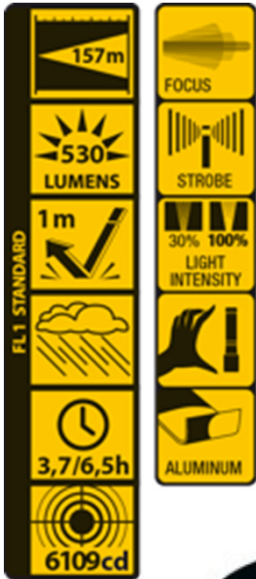

## 5 Watt LED Flashlight • 530 Lumen Power • FOCUS Function

### M-FL-008B-DU

Function	100% - 30% - Off - Focus - Stroboscope
LED Type	5 Watt LED
Light Output	530 lumens
Beam Distance	157m
Run Time	100%= 3.7h / 30%= 6.5h
Water Resistance	IP20
Material	Aluminium
Color	Black
Battery operated	3x AAA Alkaline included
Accessory	Hand strap
Dimensions	ø 3.30cm x 14.00cm
Packaging	1 piece in blister
EAN	0884620049454