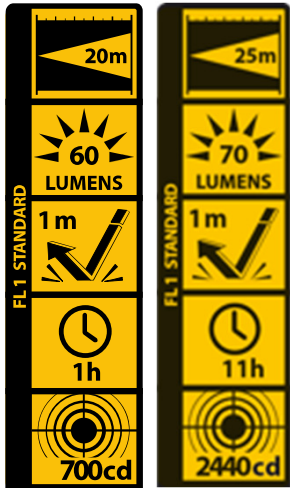

MAXIMUS[®]

www.vidis.com

1 & 3 Watt LED Flashlight set of 3 • 60, 70 & 90 Lumen Power

POWERED BY

M-FL-022-DU

Function	On - Off
LED Type	1 Watt LED & 3 Watt LED
Light Output	60 lumens, 70 lumens & 90 lumens
Beam Distance	20m, 25m & 35m
Run Time	1h, 10h & 11h
Water Resistance	IP20
Material	ABS
Color	Black
Battery operated	6x AA Alkaline & 5x AAA Alkaline included
Accessory	Hand strap
Dimensions	ø 2.50cm x 13.60cm, ø 3.60cm x 12.00cm ø 4.90cm x 19.00cm
Packaging	3 pieces in blister
EAN	0884620050221

Hand strap included

0 884620 050221

210301

Final product and packaging may vary